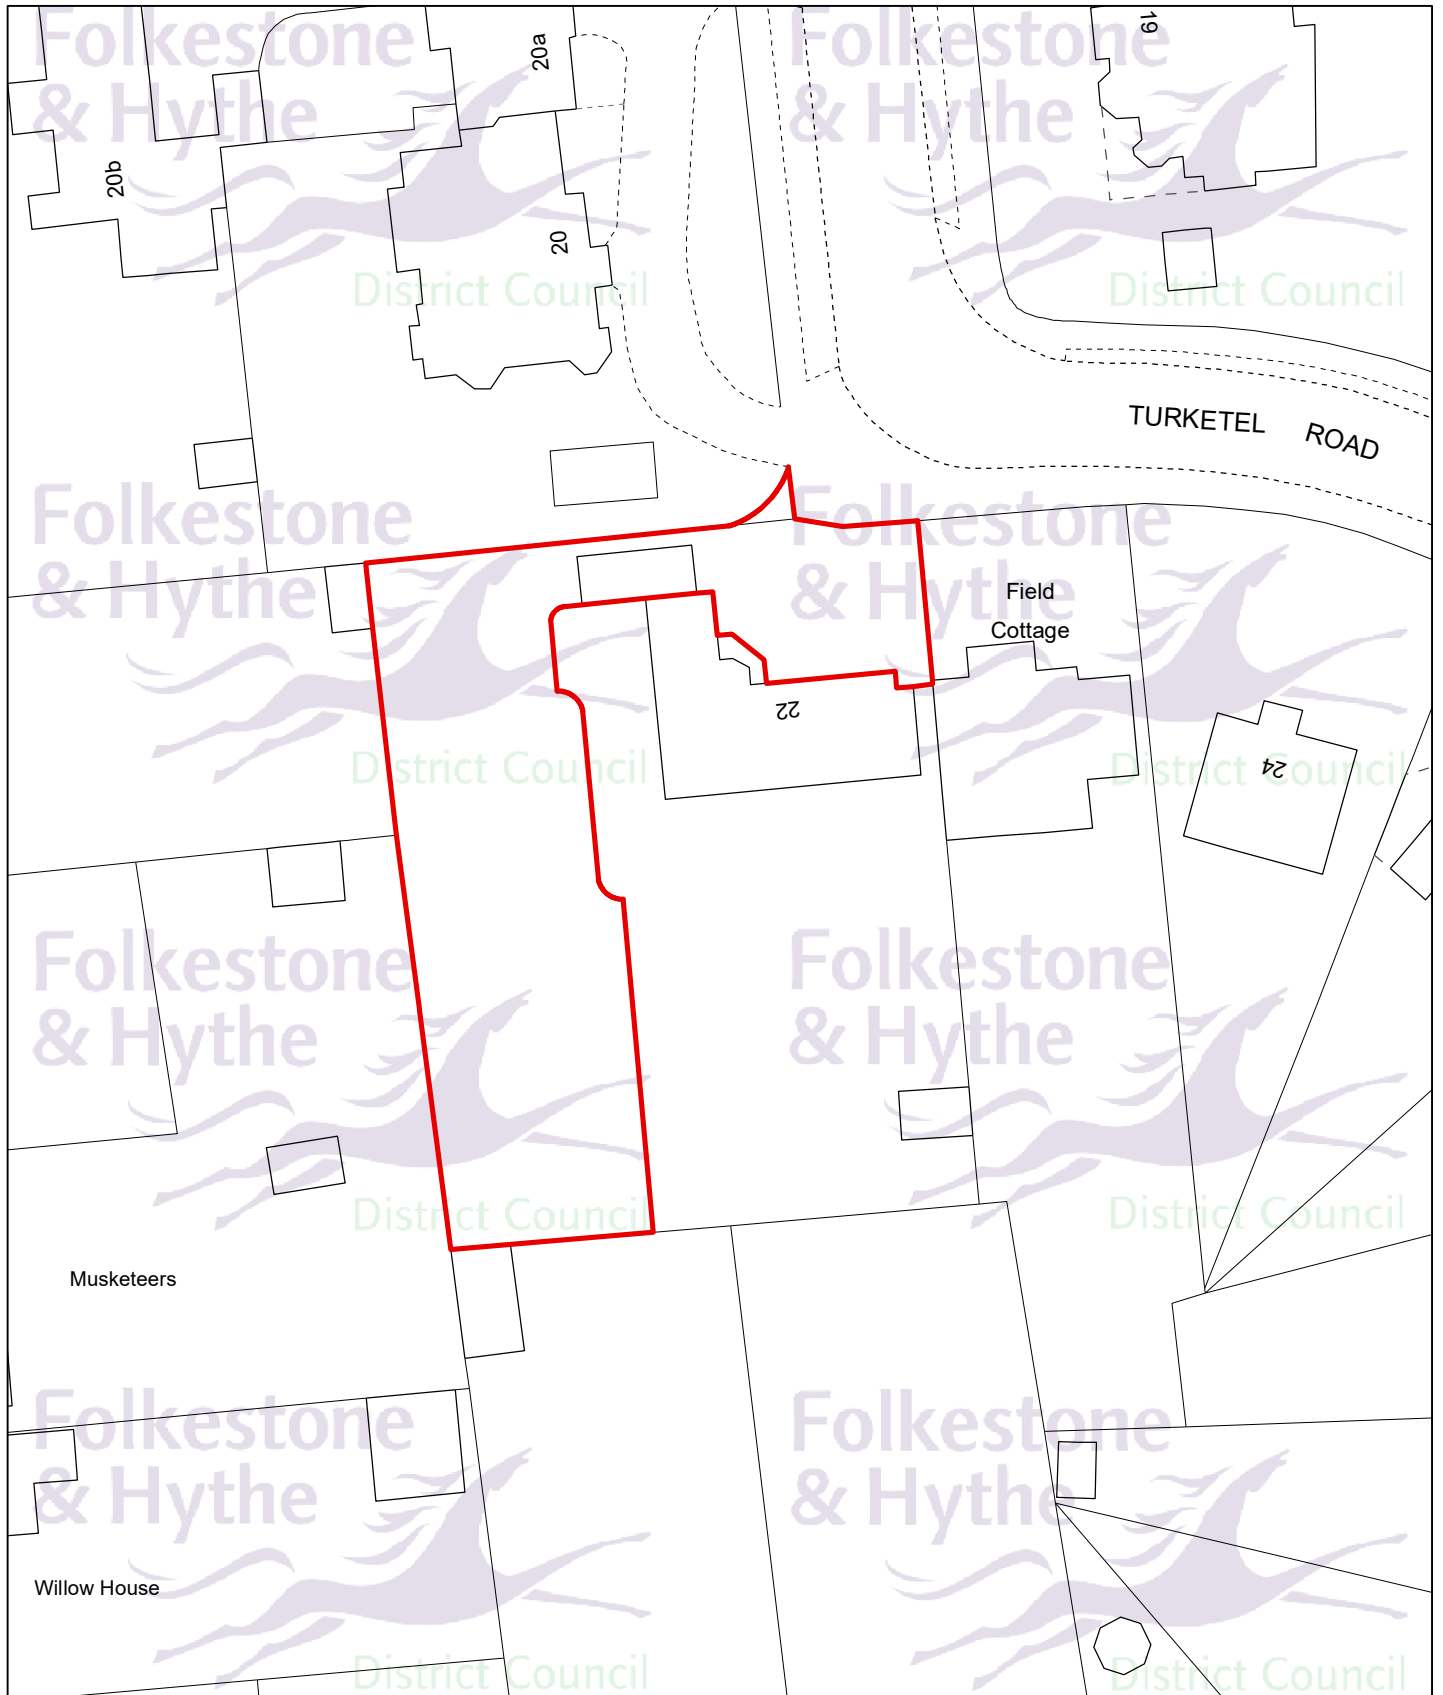

22/2119/FH - Redmans, 22 Turketel Road, Folkestone, CT20 2NZ

Planning Application:
22/2119/FH
Drawn date:
19 May 2023
Drawn by:
Holly Bradbury
Drawing ref:
2135/COM/TG

Llywelyn Lloyd
Chief Planning Officer

Contains Ordnance Survey data
© Crown copyright and database right
Folkestone & Hythe District Council 100019677 - 2023

Drawn at 1:500 on A4